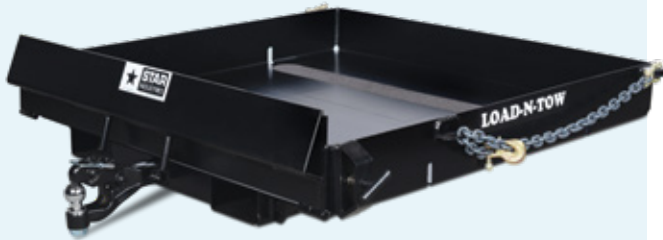

Shown with combo hitch (optional)