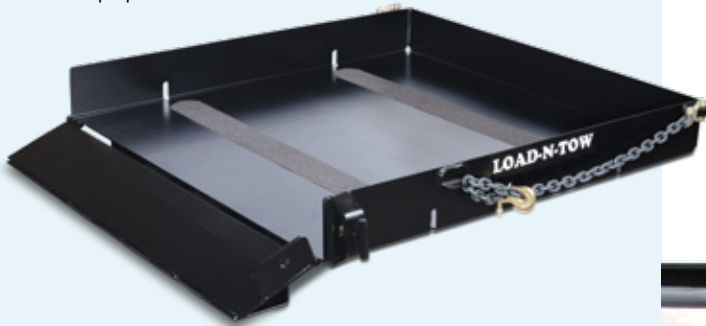

Ramp up to secure load

Ramp down for easy loading